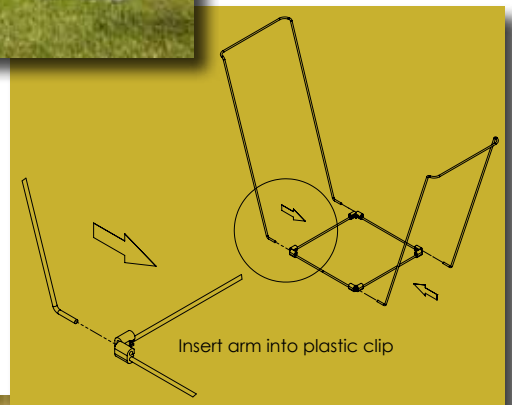

bag buddy®

Functional • Adaptable • Reliable

Key Benefits:

- **Multi Use:** Garbage, grass clippings, leaves and more
- **Recycling Tool:** Paper, plastic, cans, cardboard etc.
- **Versatility:** Quick & easy assembly and take down; no more bulky or messy trash cans
- **Effortless full bag removal:** No more ripping with x-frame styles and large plastic bins
- **BB196** made specifically to incorporate paper, lawn & leaf bags

Selling Features:

- Easily adapts to your store's recycling centre
- Multiple sizes to accommodate various applications
- Point of Purchase displays available

Bag Buddy Models

Model # BB191

Size: Regular

Bag Size: Minimum bag height
of 32" (81cm)